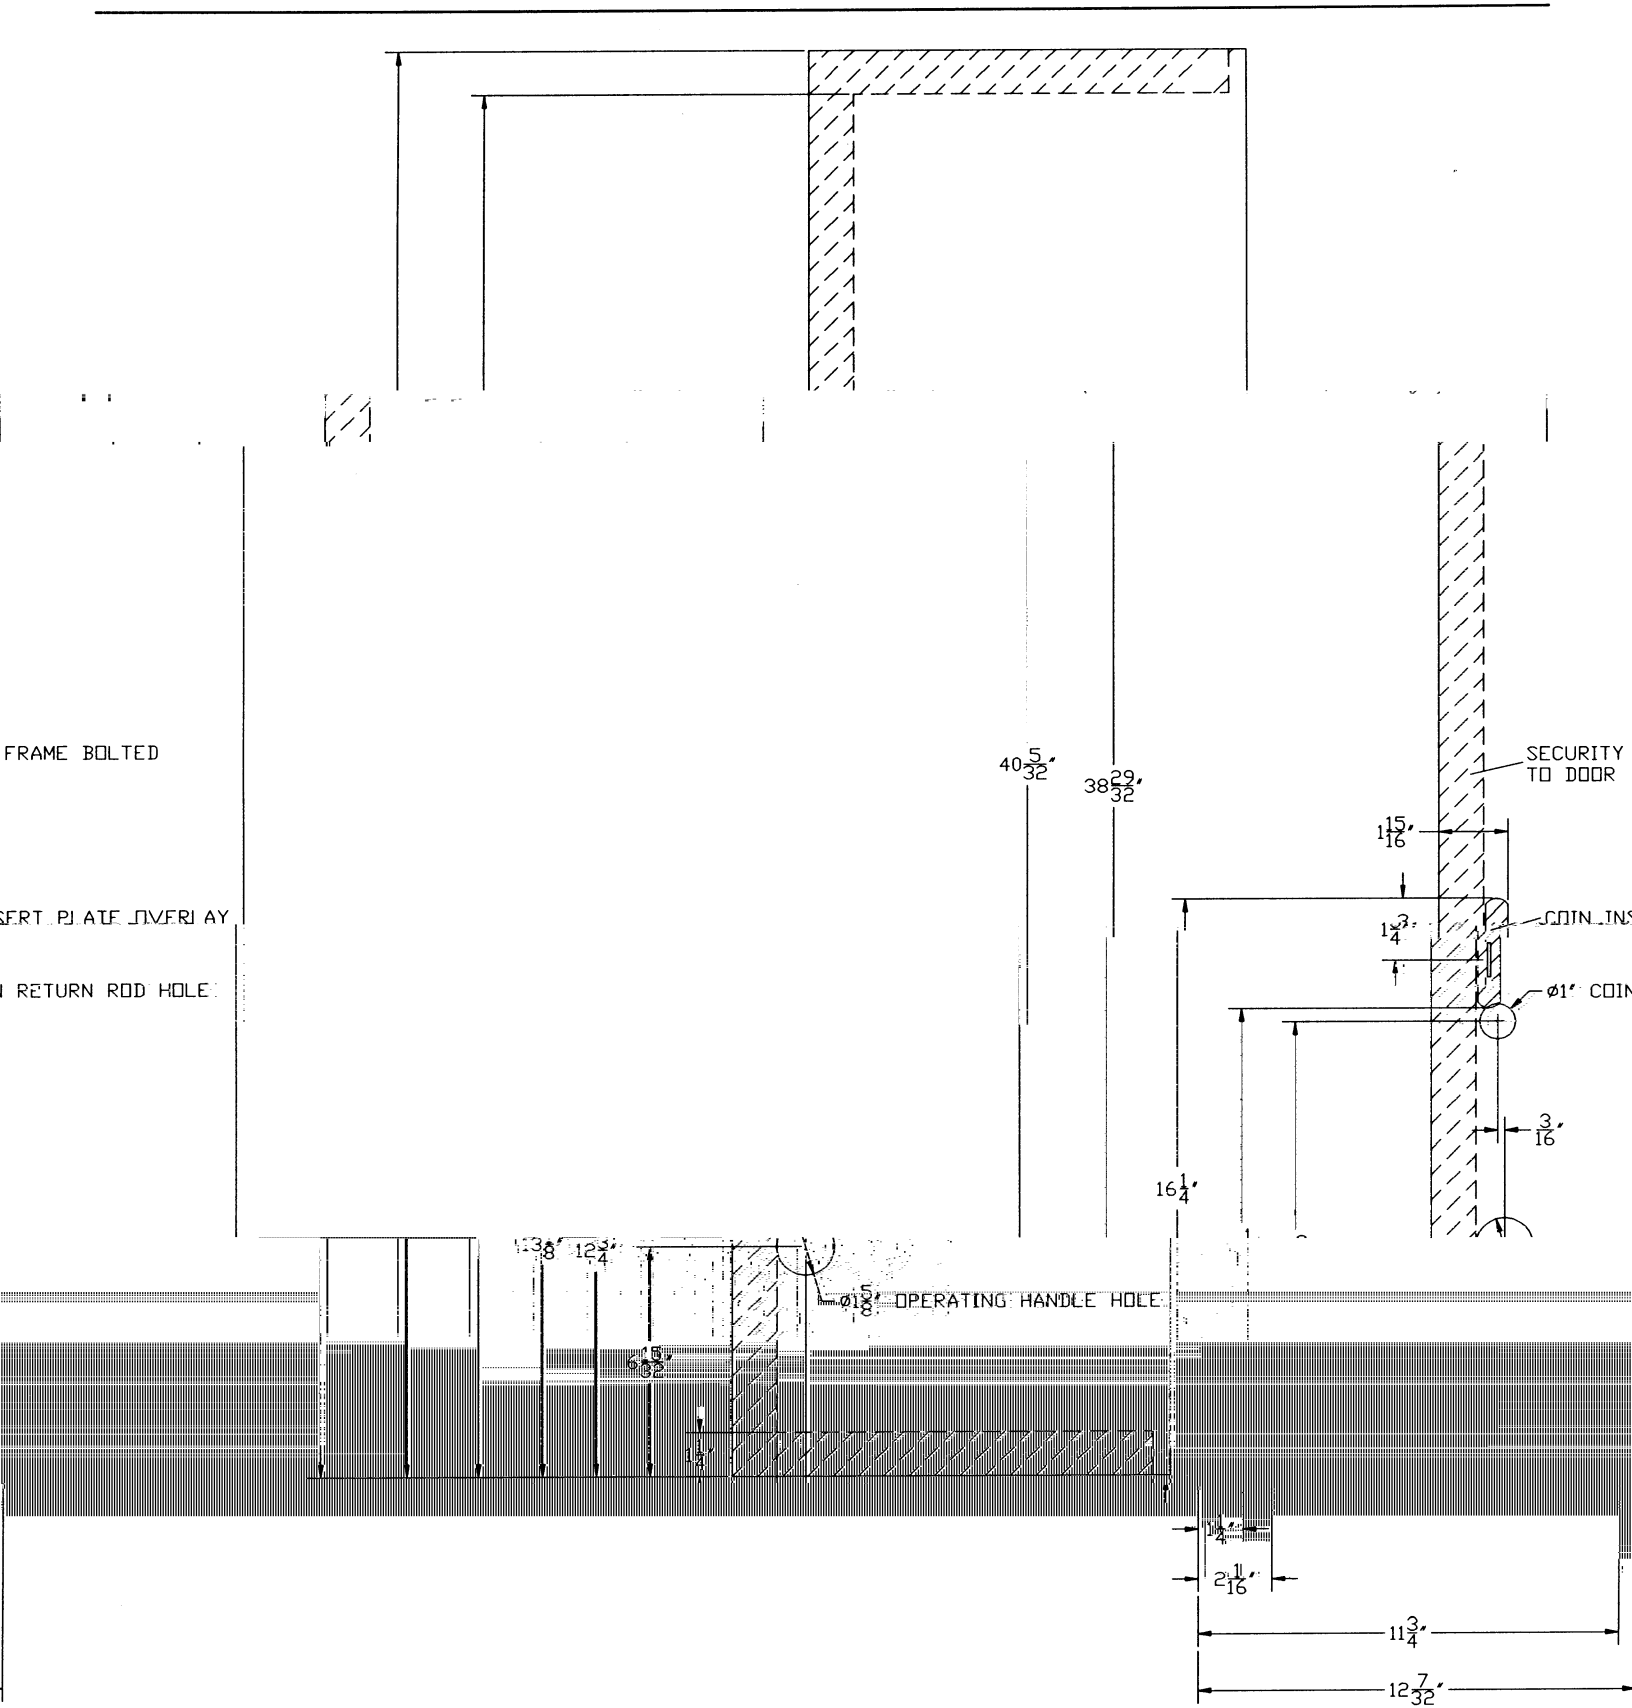

Model 2100 Single Column Vender

Stainless Steel Door for Decal Purposes

Telephone: (847) 674-0064
 LAUREL8 (888-528-7358)

Laurel Metal Products, Inc.
 3500 W. Touhy Avenue
 Chicago, IL 60645

Toll Free: 888