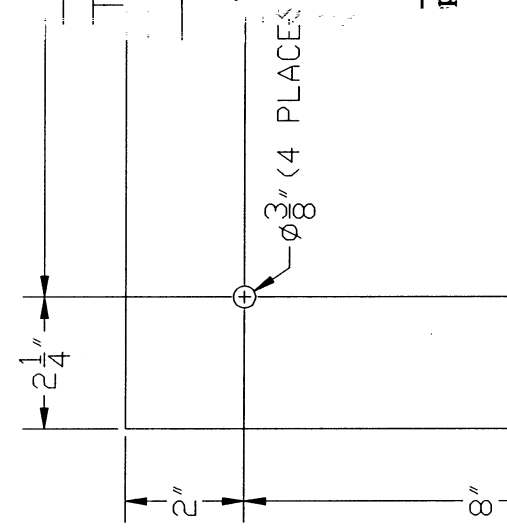

Model 81 Vender
Panel - Mounting and Vault Holes

Bottom Panel

Laurel Metal Products, Inc., 3500 W. Touhy Avenue, Chicago, IL 60645 Tele