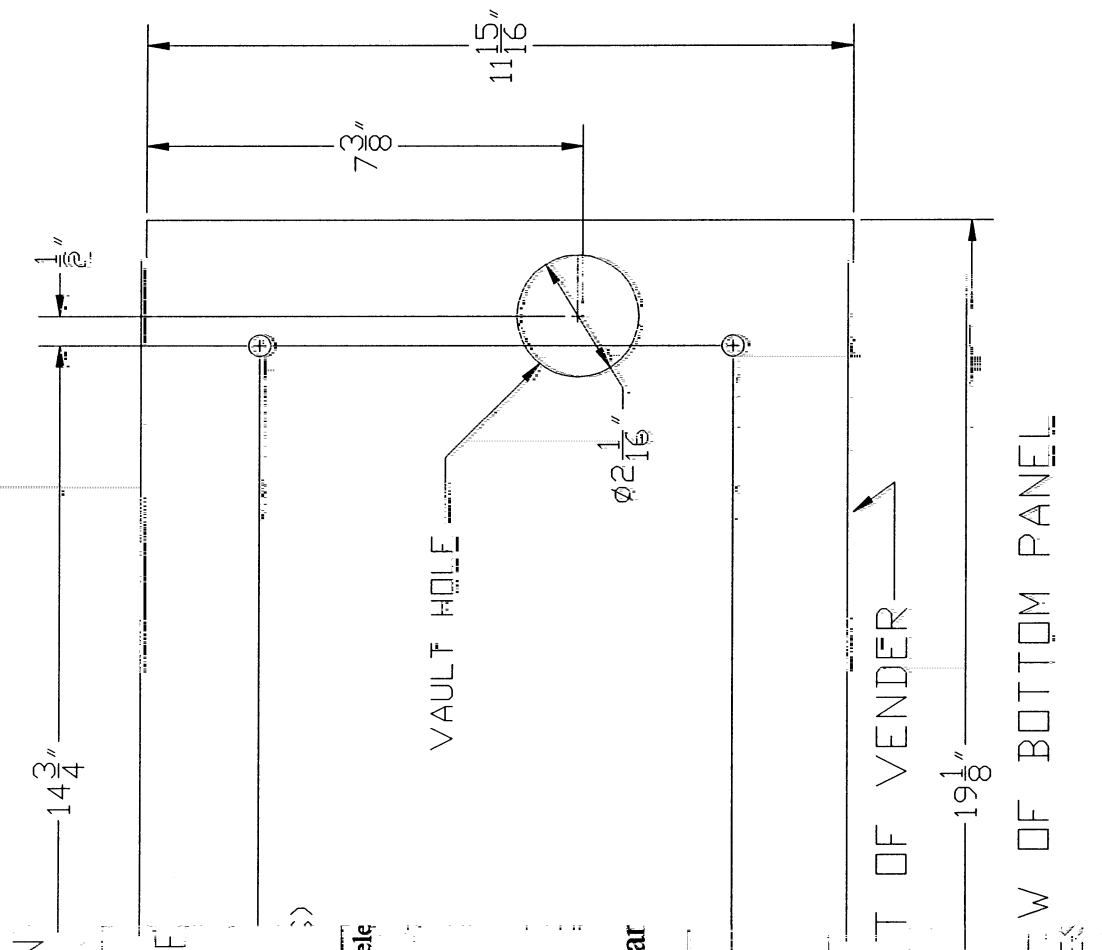

Model 81 Vender
Panel - Mounting and Vault Holes

Bottom Panel

Laurel Metal Products, Inc., 3500 W. Touhy Avenue, Chicago, IL 60645 Tele