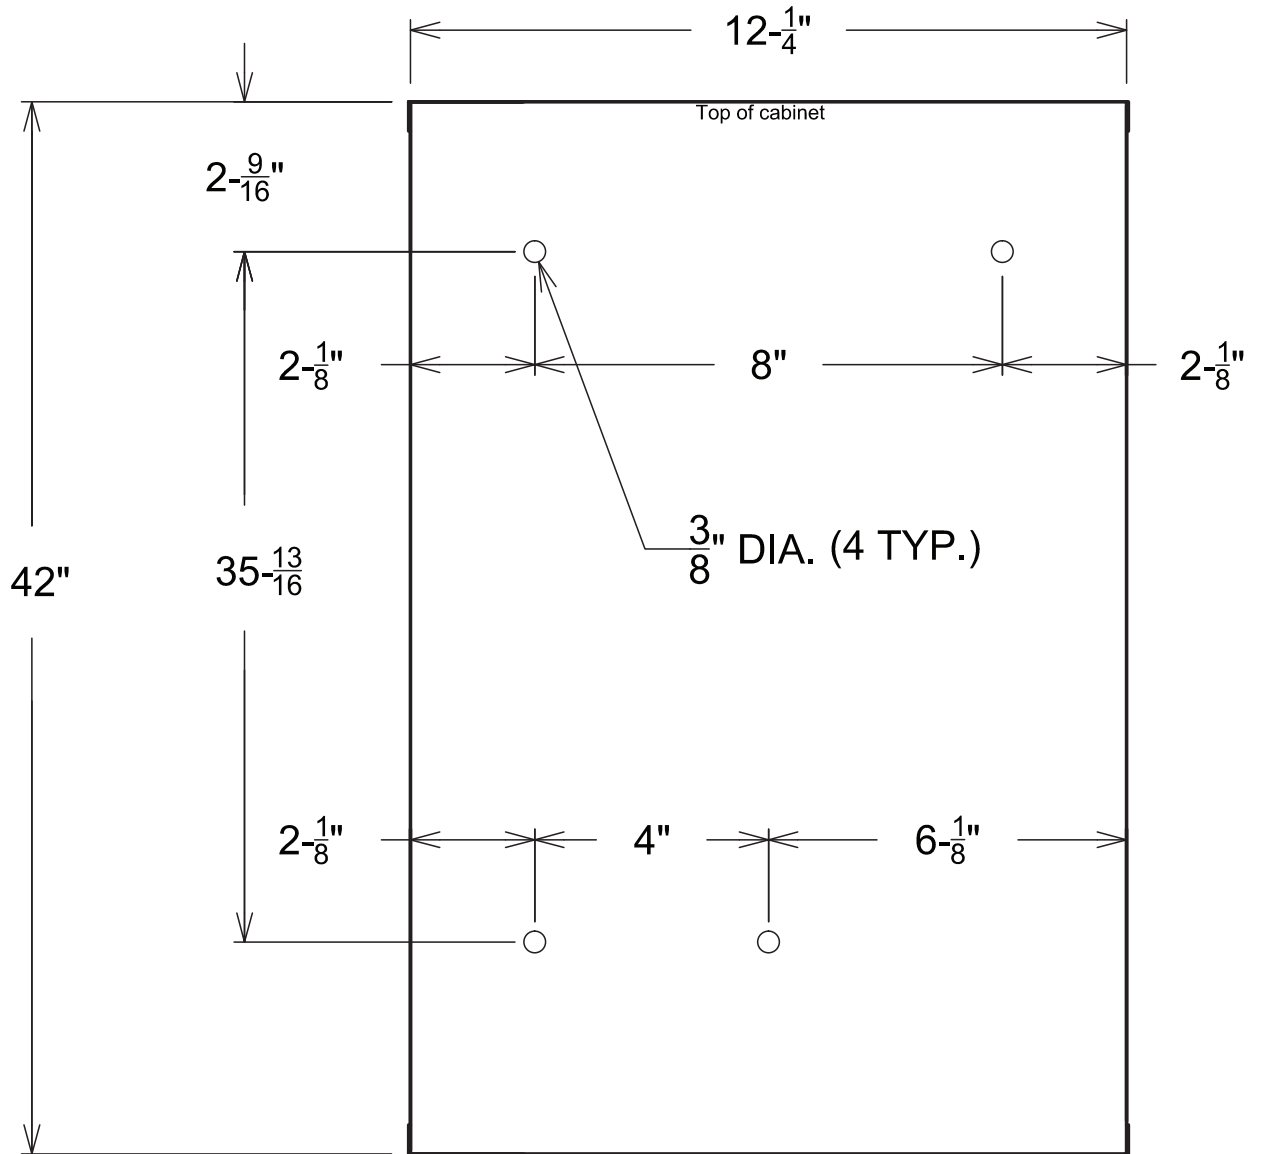

Model 2100-D, Model 300-D & Model 399-D
Single Column Venders
Rear Panel Mounting Diagram

Cabinet Back Panel Diagram
(Rear View)