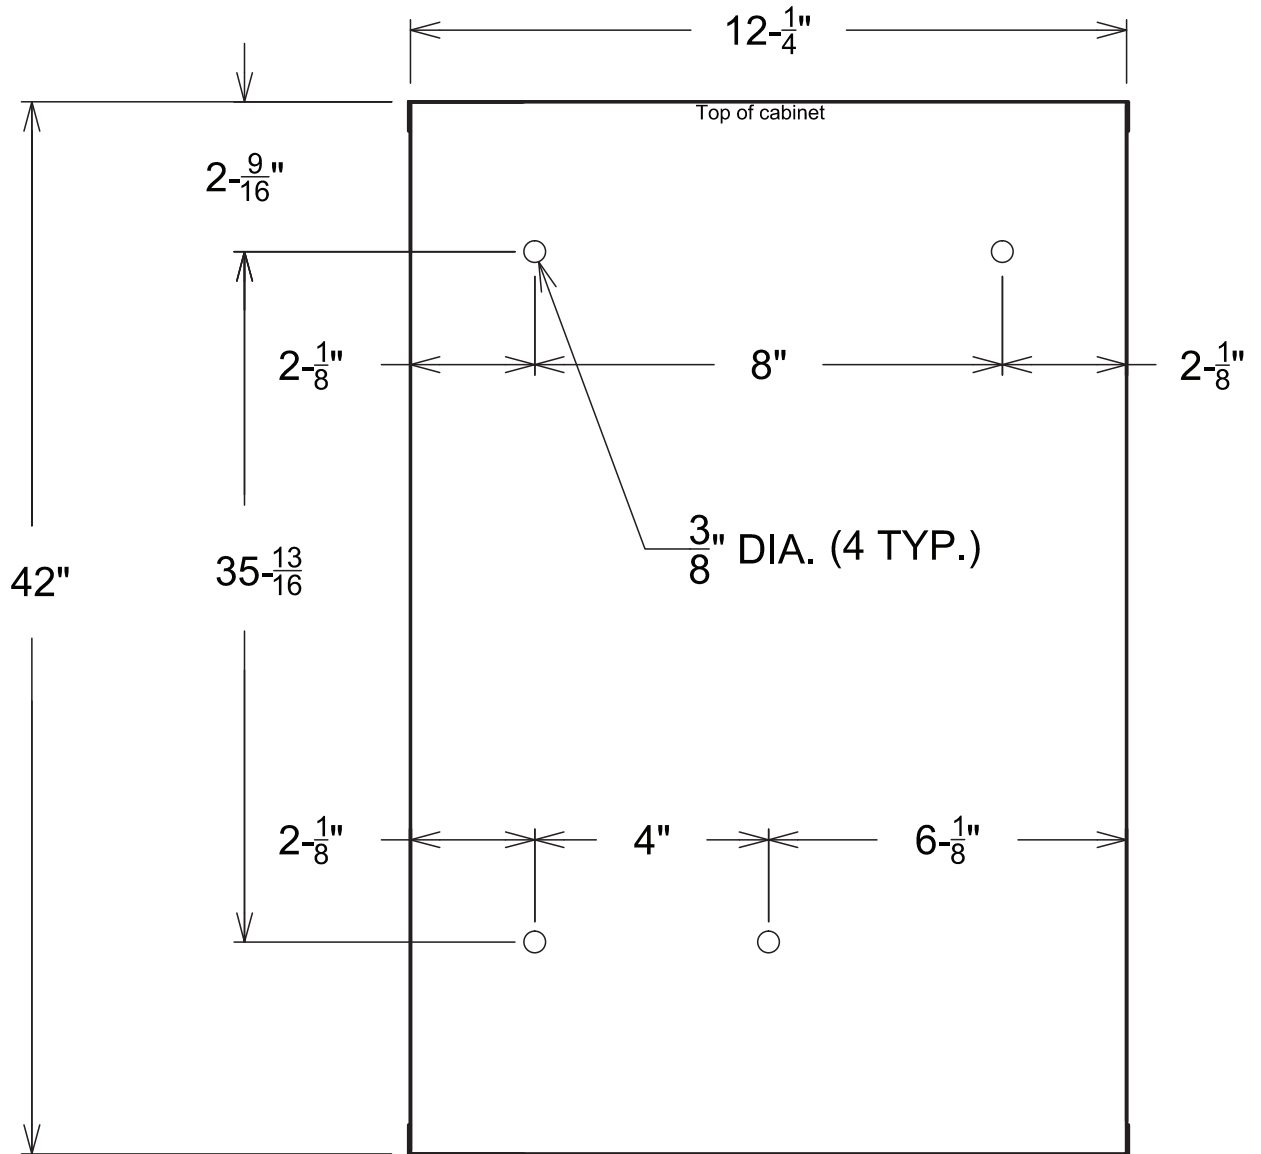

Model 2100-D, Model 300-D & Model 399-D  
Single Column Venders  
Rear Panel Mounting Diagram

Cabinet Back Panel Diagram  
(Rear View)